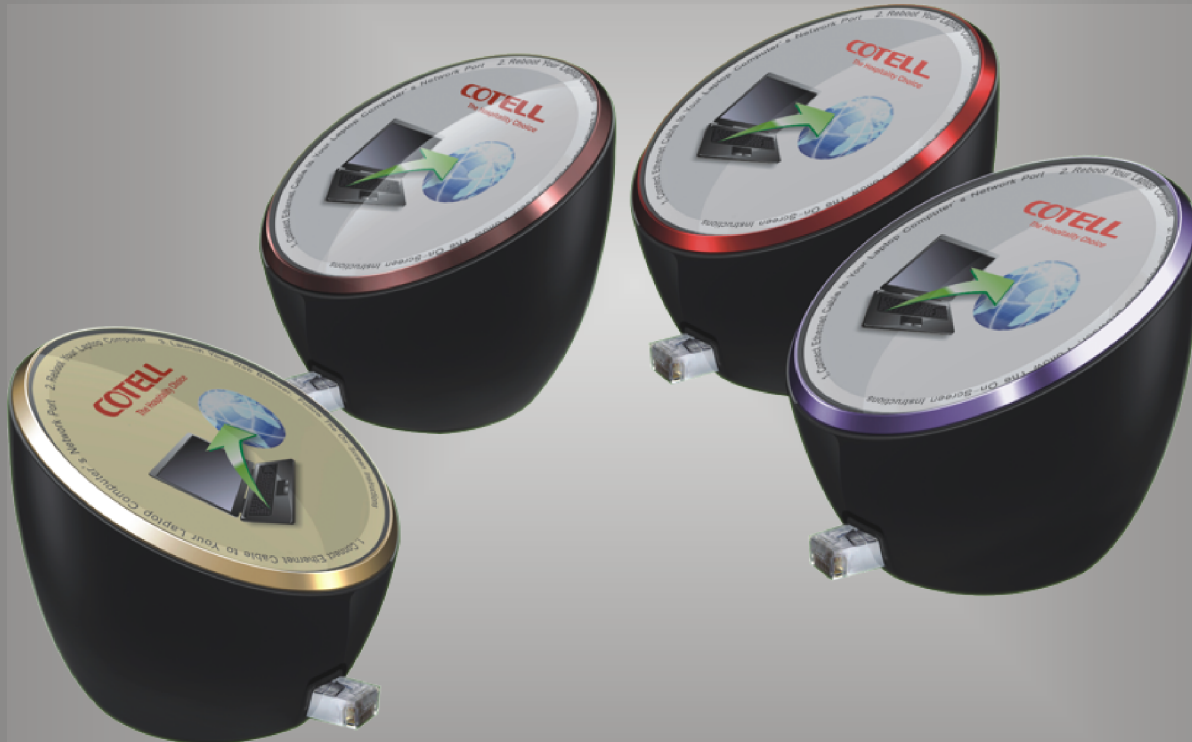

HS2000

Internet Adaptor

HS2000 Internet adaptors provide hotel guests with a recognisable and easily accessible high-speed broadband Internet access point (AP).

The weighted base, small footprint, high-grade casing, and large area custom faceplate reflects solid engineering and practical design.

Features

- Simple Elegant Styling with Ergonomic practicality
- Heavy Body Weight and adhesive padding to prevent sliding
- Small Desktop Footprint
- High quality UV Resistant ABS casing
- Customisable Faceplate with protective transparent overlay for usage instructions and hotel branding
- Retractable Ethernet Cable (HS2000 RC Model)
- Colour Colour Options and Trims

Specifications

- HS2000RC Cable Length: 100cm 1-Way Retractable Ethernet Cable to PC; 100cm Fixed Ethernet Cable to Network Port.
- HS2000PT Cable Length: 150cm Pass-through Cable between Network Port and PC.
- Face Diameter: 10cm
- Height: 10cm
- Weight: 0.8kg
- Colours: Black, Ivory, Custom